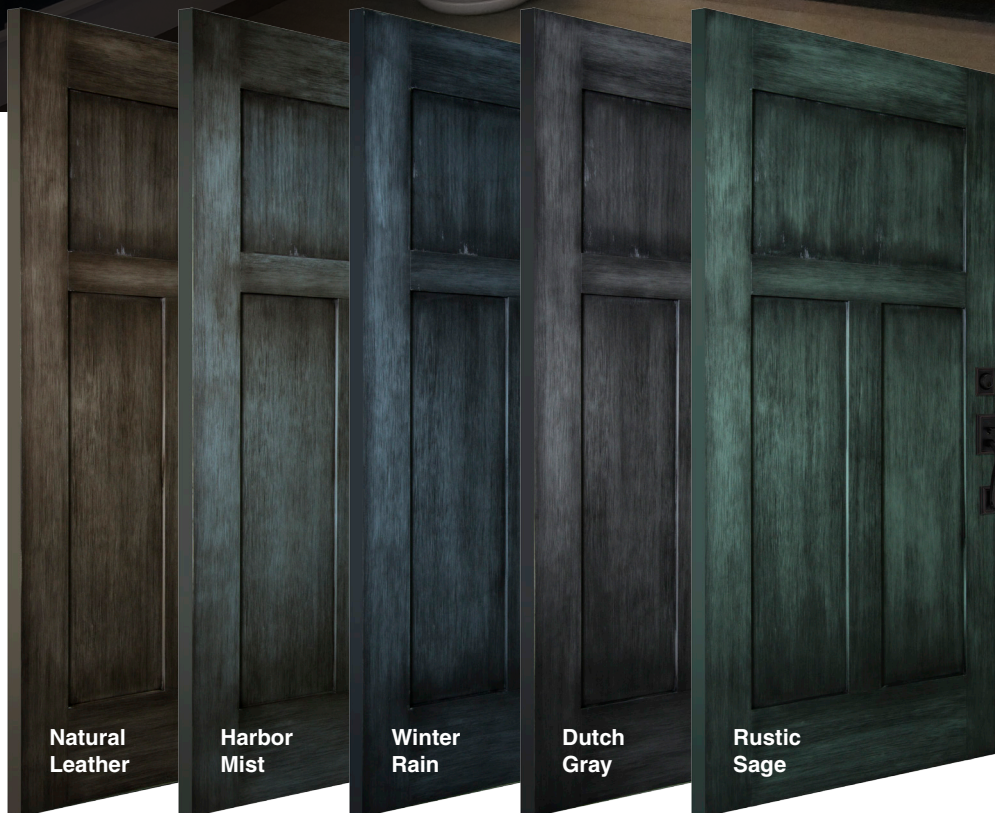

NEW!

GLAZED — FINISHES —

Distinctive beauty achieved through a creative hand-applied finish giving each door a unique aged look.

Natural Leather

Harbor Mist

Winter Rain

Dutch Gray

Rustic Sage

Available Styles (Signet Fir Series Only)

003C

420-2P

420-2P-DS

160

Note: Due to the hand-applied glazed finishing process, each door will have its own unique look and may vary slightly from color selectors.