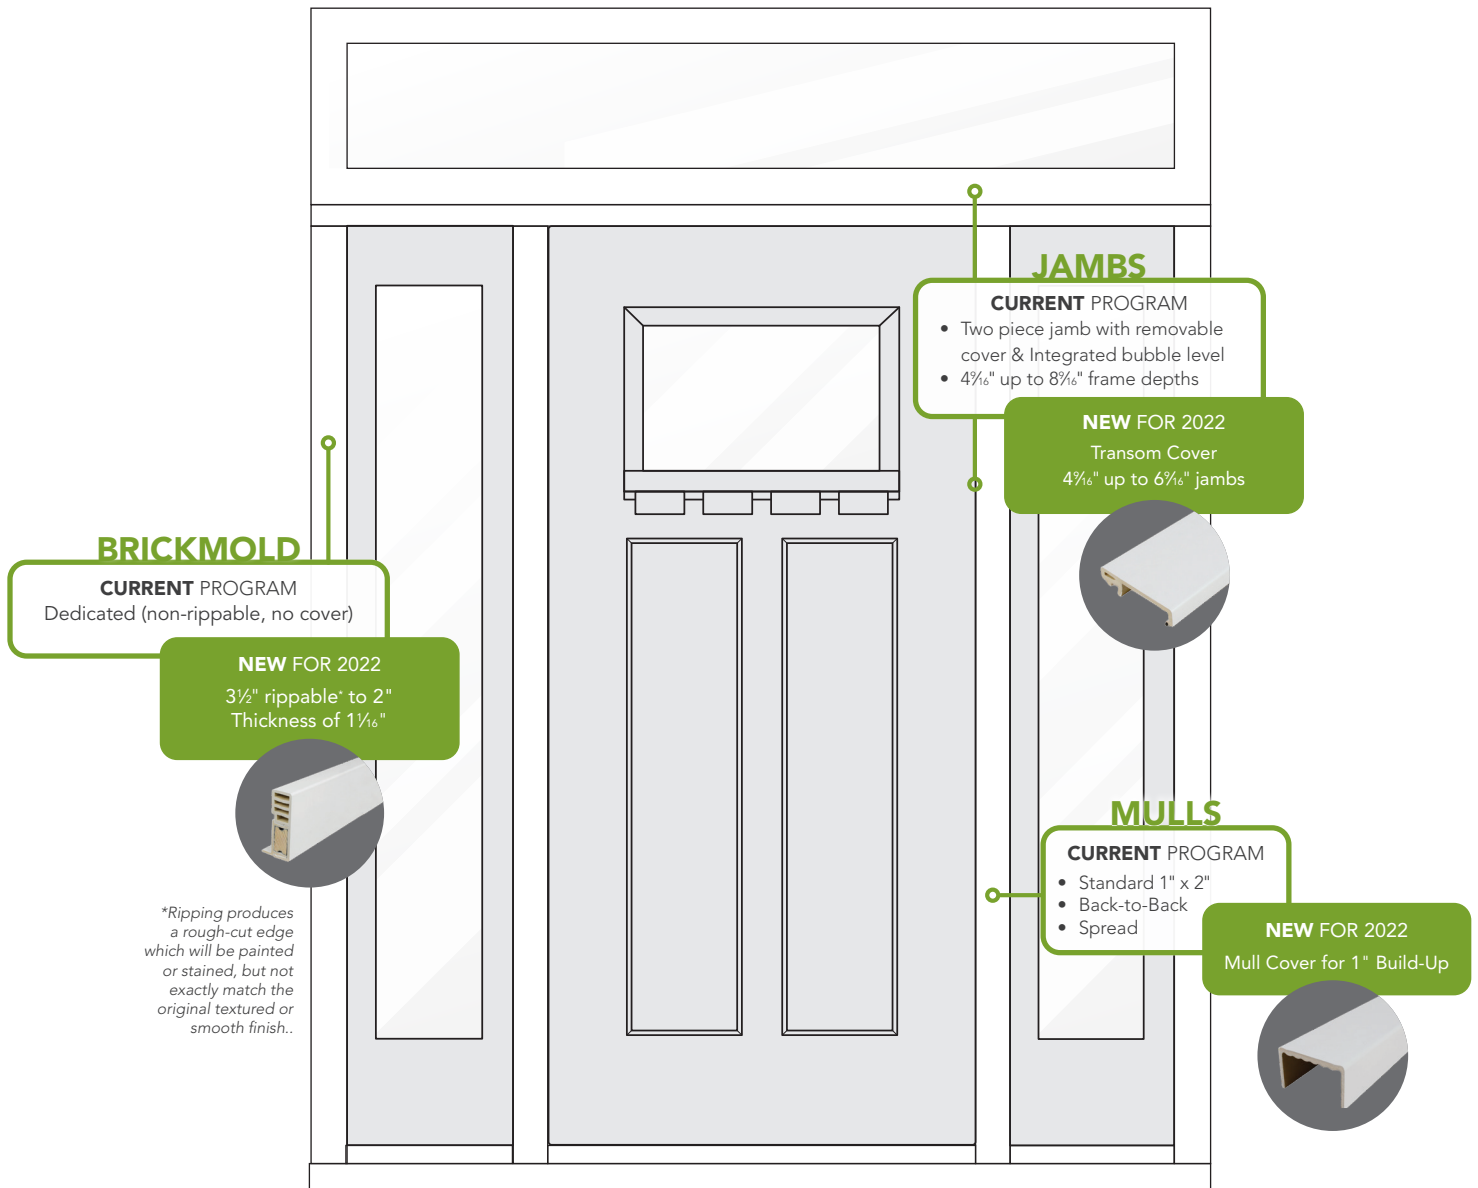

FLOATING BRICKMOLD

Even if your walls aren't plumb, your door unit can be. With ¼" of "float," the floating brickmold adjusts to fit your needs.

Remove covers, install fasteners and reattach covers for a flawless, clean install.

PLUMB INDICATOR

Removable frame stop cover allows for concealed plumb indicator and fasteners.

- Installation made easy
- Removable frame and brickmold covers
- Eliminates unsightly fastener holes

INSTALLATION HOLES

PRE-FINISHED, MAINTENANCE-FREE

Available as a textured or smooth frame, providing you with the benefit of a pre-finished, maintenance-free system, along with the beauty of a stain or paint finish that matches your entry door.

ProVia FusionFrame® Program

Mull Frame Depth rules:

Standard Mull

(No Mull Width Adjustment Requires Customizing Sidelite Width)

Perimeter Frame Depth

- 4⅞"
- 4⅞" - 6½"
- 6⅞"
- 6⅞"-8⅞"

Inner Frame Depth Options